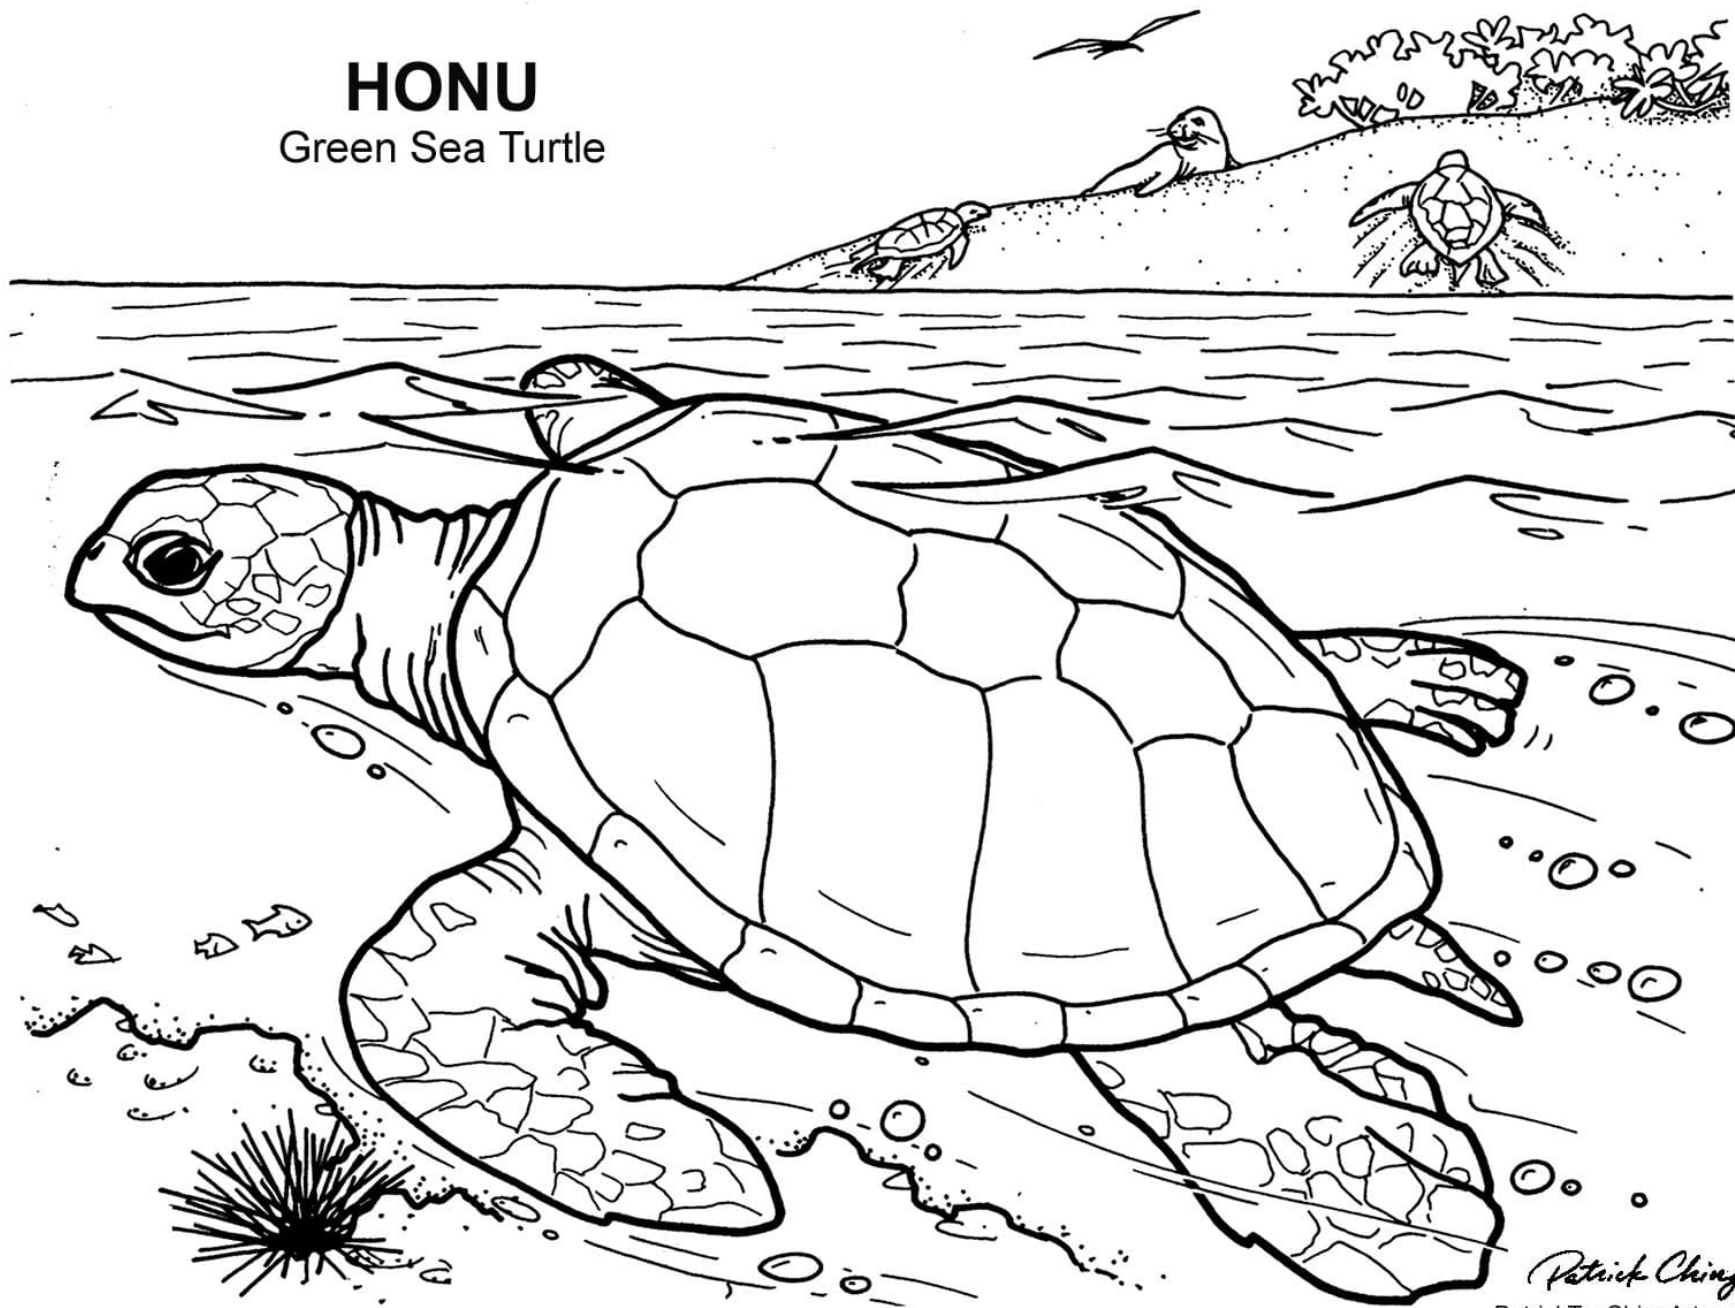

HONU

Green Sea Turtle

Colored By _____

Patrick Ching
PatrickTeaChingArt.com